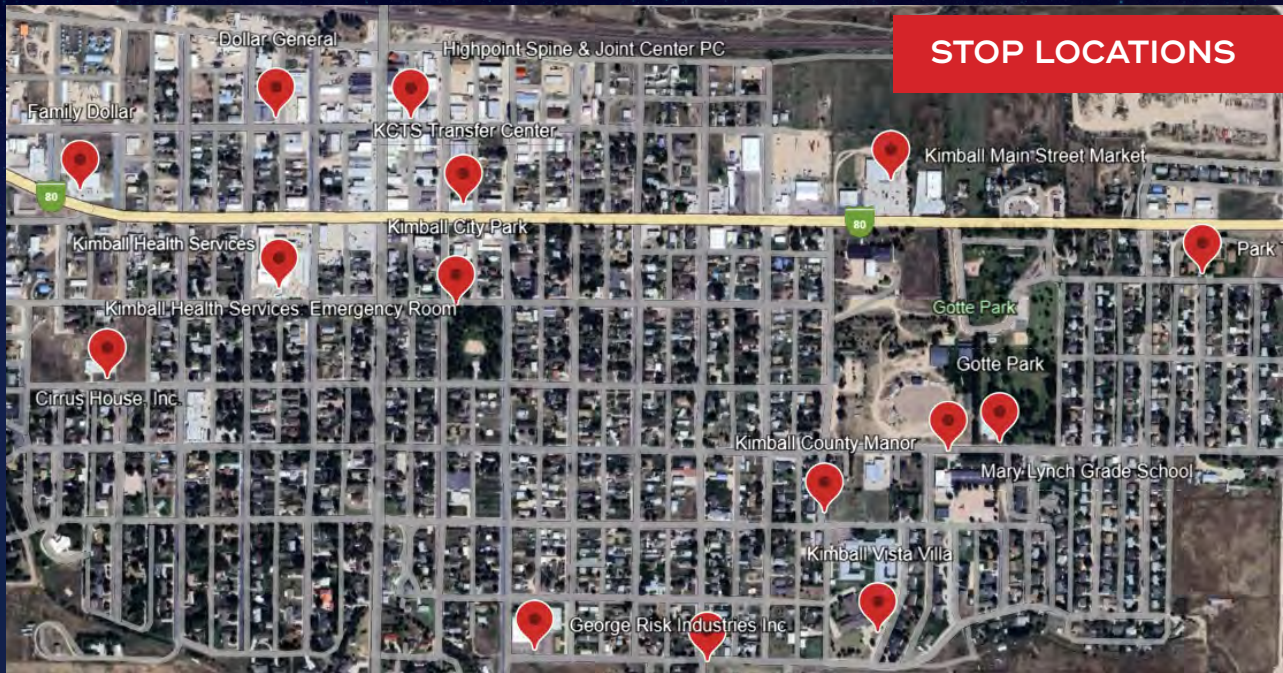

# Free Local Bus Service.

**Bus service at each stop\* every 30 minutes**

*\*Stops A, G, J, K, O upon request*

- Stops all located in Kimball
- Rides for shopping, health care and more!
- Safe & reliable transportation for kids going to summer activities.

*Thanks to the City of Kimball for supporting the matching funds needed for the zero fare service for the summer.*

- A Park Terrace
- B Dollar General / Main Street Market
- C Transfer Center / Library
- D Highpoint / Bemis
- E Dollar General / Post Office

- F Family Dollar
- G Catholic School / Cirrus House
- H Kimball Health Services
- I City Park
- J GRI

- K Kimball High School
- L Vista Villa
- M Kimball Manor
- N Mary Lynch / Gotte Park / Pool
- O Golf Course

## HOW TO RIDE:

Arrive at the stop 5 minutes prior to departure time.

No reservation needed.

Route runs from Monday -Friday 7:00 AM-5:00 PM

\*STOP BY REQUEST ONLY

 PLEASE NOTE: If you are physically unable to make it to a stop, please call 308-235-0262 for a reservation. We will pick you up at your door.