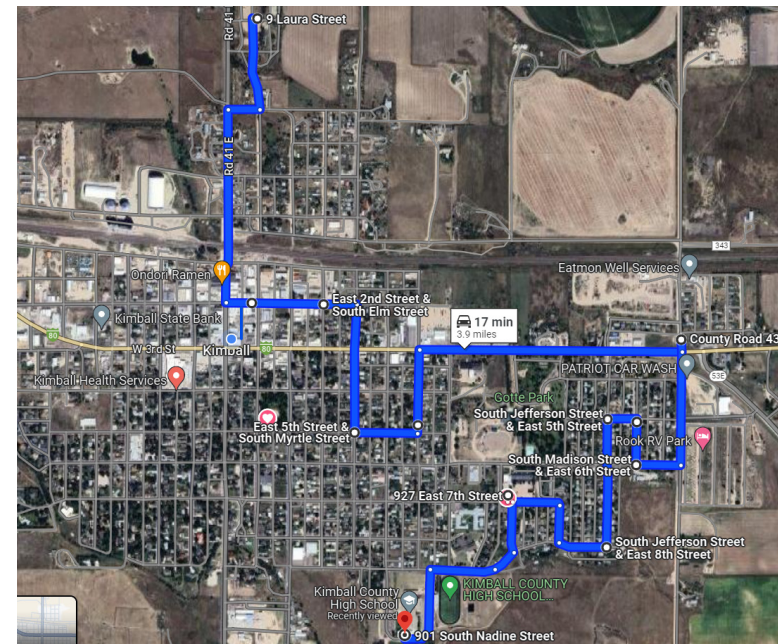

KCTS Peak Hour Local Stops.

HOW TO RIDE:

Arrive at the stop 5 minutes prior to departure time.
No reservation needed | Route runs Monday-Friday

Bus Route 1

City Park (SE Corner)	6:56am	4:18pm
4 th & Walnut (Little Lambs)	6:59am	4:15pm
5 th & Webster	7:02am	4:12pm
5 th & Locust (Catholic School)	7:05am	4:10pm
7 th & Marion	7:08am	4:08pm
7 th & Webster	7:11am	4:06pm
7 th & Walnut	7:14am	4:04pm
7 th & Elm	7:17am	4:02pm
High School	7:20am	4:00pm
Mary Lynch	7:25am	3:50pm

*PM bus routes will run backwards

Bus Route 2

Stahla's Mobile Home Park	6:56am	4:18pm
W Park St & Rd 41	6:58am	4:17pm
2 nd & Elm	7:00am	4:15pm
5 th & Myrtle	7:03am	4:12pm
Elm Creek & RD 43 (by hospital sign)	7:08am	4:09pm
6 th & Madison	7:11am	4:07pm
5 th & Jefferson	7:14am	4:05pm
8 th & Jefferson	7:17am	4:03pm
Mary Lynch	7:20am	3:50pm
High School	7:25am	4:00pm

*PM bus routes will run backwards

 PLEASE NOTE: If you are physically unable to make it to a stop, please call 308-235-0262 for a reservation. We will pick you up at your door.