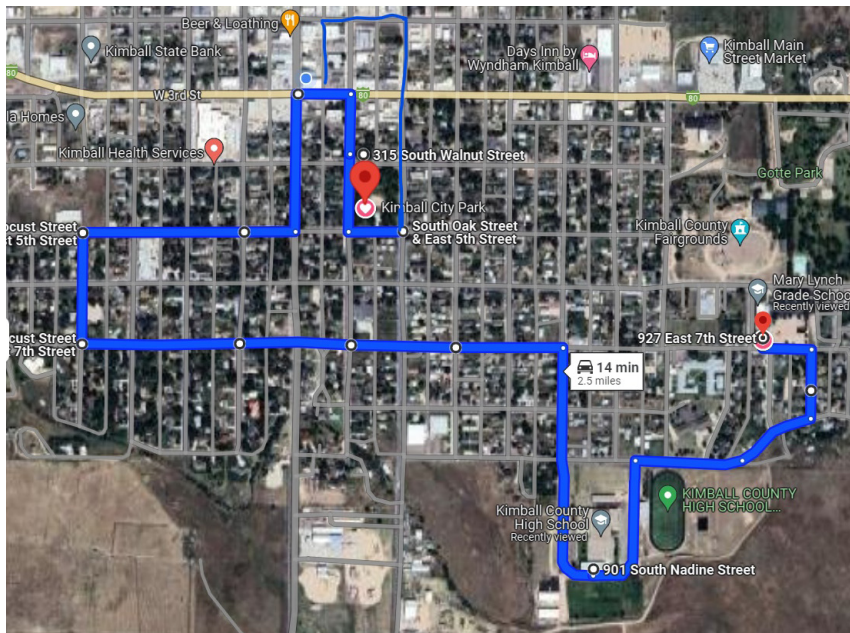

KCTS Peak Hour Local Stops.

HOW TO RIDE:

Arrive at the stop 5 minutes prior to departure time.
No reservation needed | Route runs Monday-Friday

Bus Route 1

City Park (SE Corner)	6:56am	4:18pm
4 th & Walnut (Little Lambs)	6:59am	4:15pm
5 th & Webster	7:02am	4:12pm
5 th & Locust (Catholic School)	7:05am	4:10pm
7 th & Marion	7:08am	4:08pm
7 th & Webster	7:11am	4:06pm
7 th & Walnut	7:14am	4:04pm
7 th & Elm	7:17am	4:02pm
High School	7:20am	4:00pm
Mary Lynch	7:25am	3:50pm

*PM bus routes will run backwards

Bus Route 2

Stahla's Mobile Home Park	6:56am	4:18pm
W Park St & Rd 41	6:58am	4:17pm
2 nd & Elm	7:00am	4:15pm
5 th & Myrtle	7:03am	4:12pm
Elm Creek & RD 43 (by hospital sign)	7:08am	4:09pm
6 th & Madison	7:11am	4:07pm
5 th & Jefferson	7:14am	4:05pm
8 th & Jefferson	7:17am	4:03pm
Mary Lynch	7:20am	3:50pm
High School	7:25am	4:00pm

*PM bus routes will run backwards

 PLEASE NOTE: If you are physically unable to make it to a stop, please call 308-235-0262 for a reservation. We will pick you up at your door.